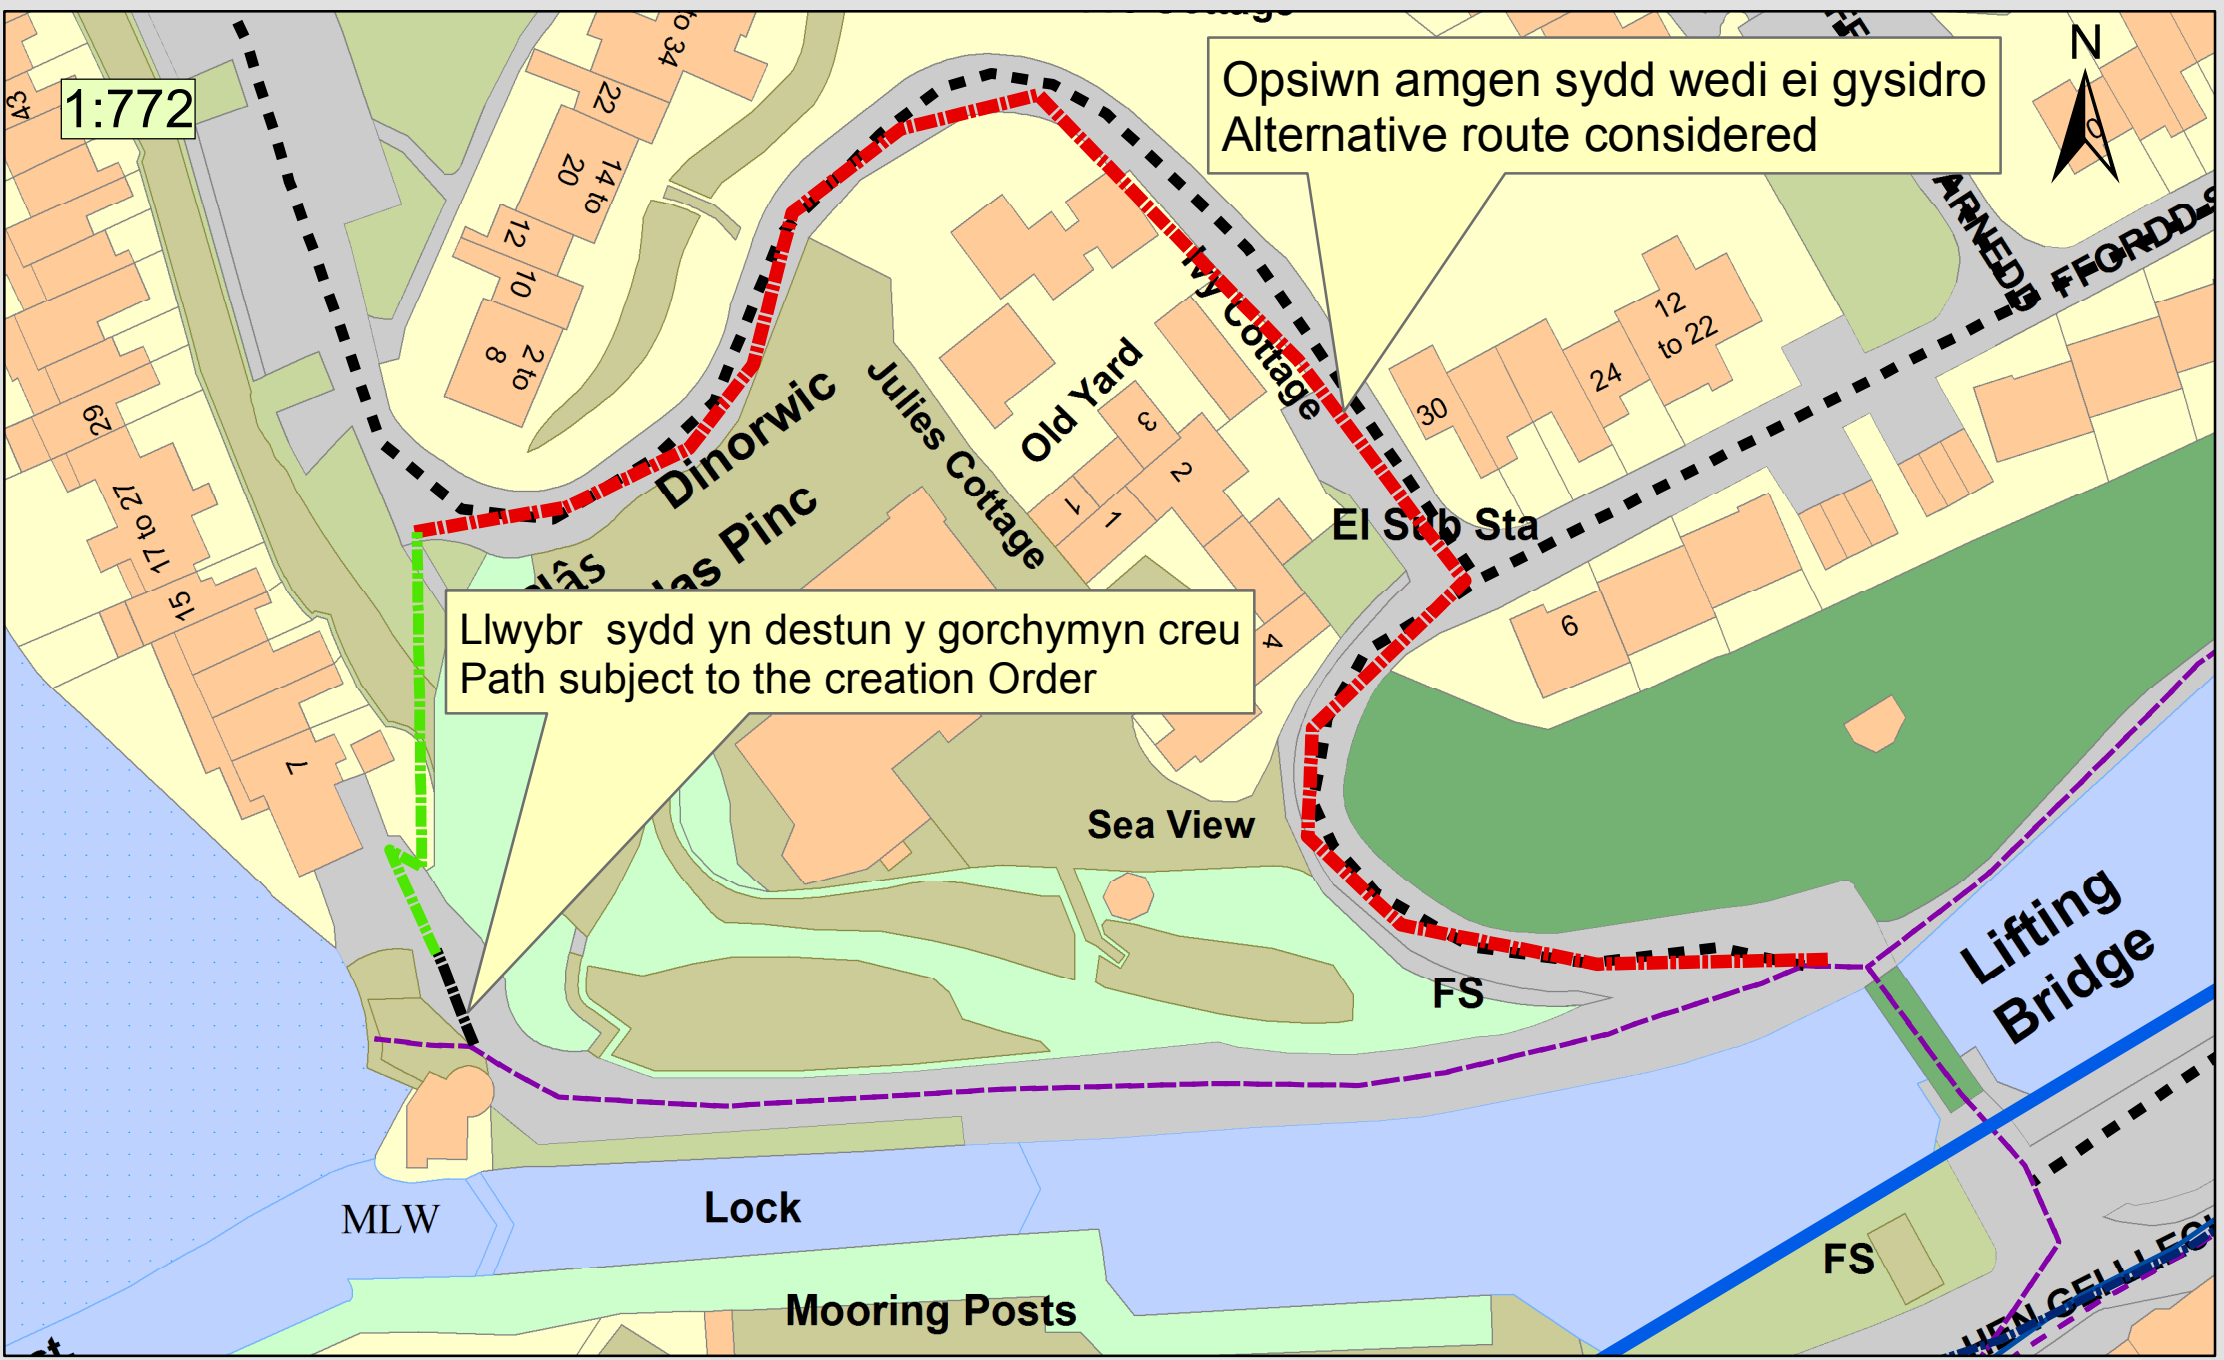

1:772

Opsiwn amgen sydd wedi ei gysidro
Alternative route considered

Llwybr sydd yn destun y gorchymyn creu
Path subject to the creation Order